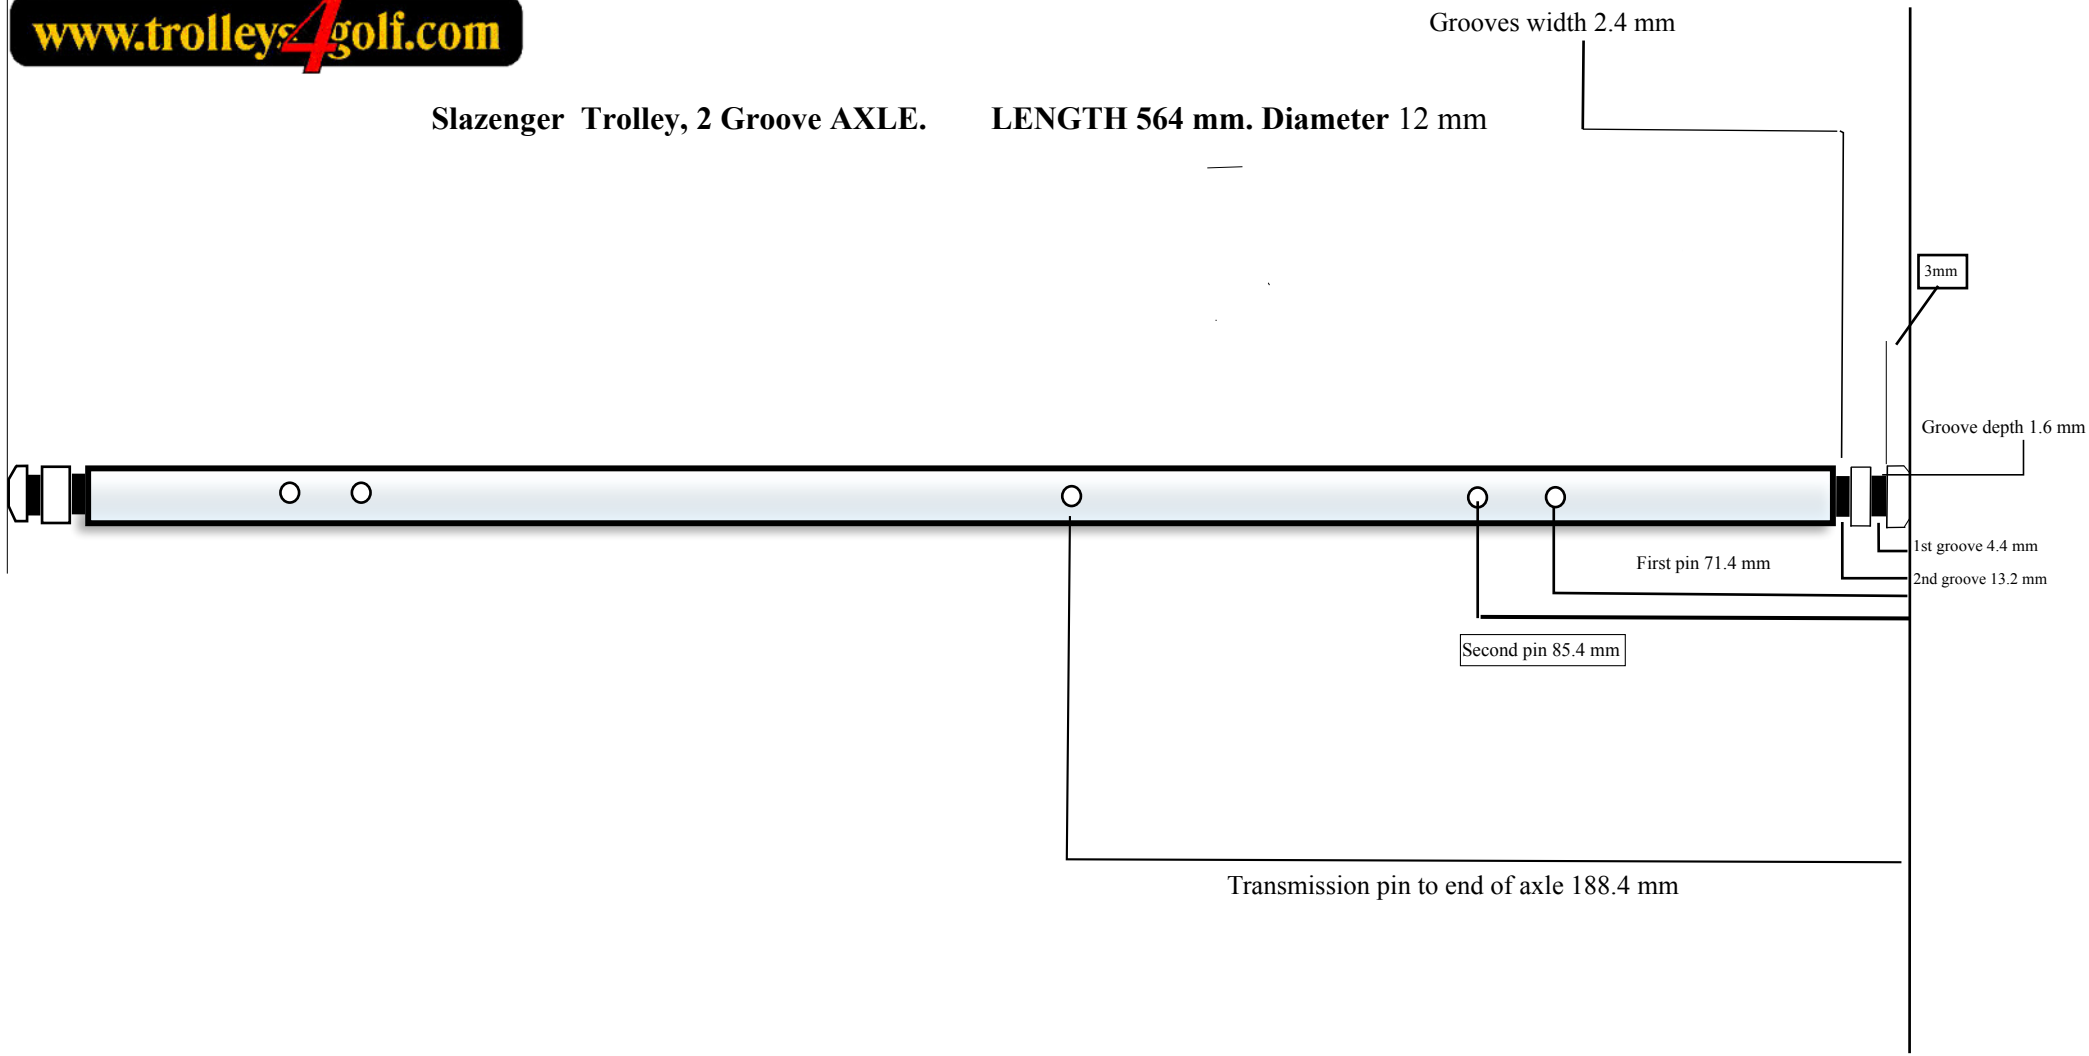

Slazenger Trolley, 2 Groove AXLE. LENGTH 564 mm. Diameter 12 mm

Do not scale.
N Ainslie 16-07-11